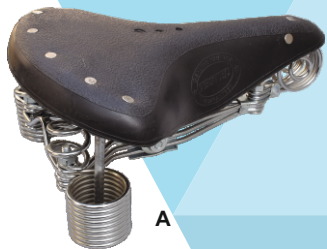

Everready®
AN ISO 9001: 2015 CERTIFIED CO.

SADDLES

A