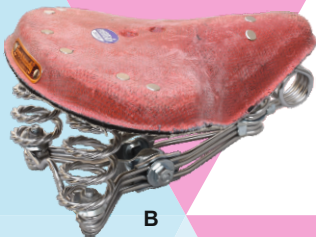

Brake set  
Disc Brake

Components  
Straight Handle Bar

Tyre  
24/26 x 3.00

**Everready®**  
AN ISO 9001: 2015 CERTIFIED CO.

## **SADDLES**

A

B

C

D

E

F